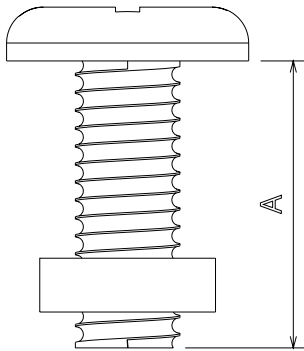

PRODUCT CODE: RB630
ROOFING BOLT & NUT

DESCRIPTION

M6 x 30mm Roofing Bolt c/w M6 Flat Nut

FINISH

BZP

MATERIAL

Steel

PACKAGING

Packed in qty 200

ADDITIONAL NOTES

Each roofing bolt is supplied c/w M6 flat nut

Front view

CODE	TYPE	A
RB612	M6	12
RB616	M6	16
RB620	M6	20
RB625	M6	25
RB630	M6	30
RB635	M6	35
RB640	M6	40
RB650	M6	50